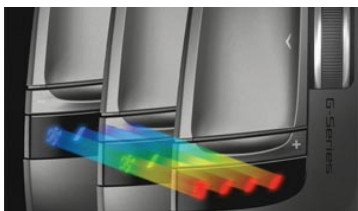

Custom-color LED display

Lets you match your mouse to your PC, your game, your style. LEDs light up to show your mouse dpi and profile settings. Choose the color of your LEDs from a wide color spectrum.