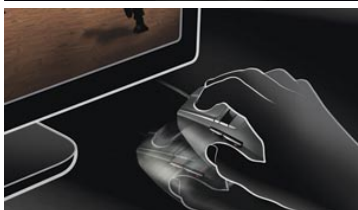

Logitech G9x

77.61 Lt Pristatymo trukmė nuo 1 d.d.

Prekės nuotraukos

Prekės aprašymas

From the Manufacturer

Tuned for the way you play

Developed with personalization in mind, the G9x Laser Mouse is the most customizable mouse Logitech has ever built. With an unprecedented number of adjustable features, gamers can tune their mouse settings for better performance, fit, feel and looks. Providing precision at any hand speed (up to 150 inches per second on most popular gaming-mousepad surfaces), the G9x extends the promise of the award-winning Logitech G9 Laser Mouse with its next-generation laser sensor. Featuring on-the-fly adjustable dpi from 200 to 5000 dpi, the G9x makes it easy to go from pixel-precise targeting to lightning-fast maneuvers without pausing the action. Get the gear to suit your gameplay. Play with the best.

2 interchangeable grips

The G9x comes with Wide Load and Precision grips that let you choose the fit and feel that's best for your playing style. The Wide Load grip's satin feel and fuller shape offer extra comfort. The Precision grip's DryGrip technology and compact shape give you exceptional fingertip control.

Next-generation gaming laser

Gives you game-changing precision at any hand speed.* On-the-fly adjustable dpi to go from pixel-precise targeting (200 dpi) to lightning-fast maneuvers (up to 5000 dpi) without pausing the action. And Full-Speed USB (for up to 1000 reports/sec).

MicroGear Precision Scroll Wheel

Dual-mode scroll wheel provides precise click-to-click scrolling that's perfect for weapon selection in games. Or, switch to frictionless hyper-fast scrolling to fly through long Web pages.